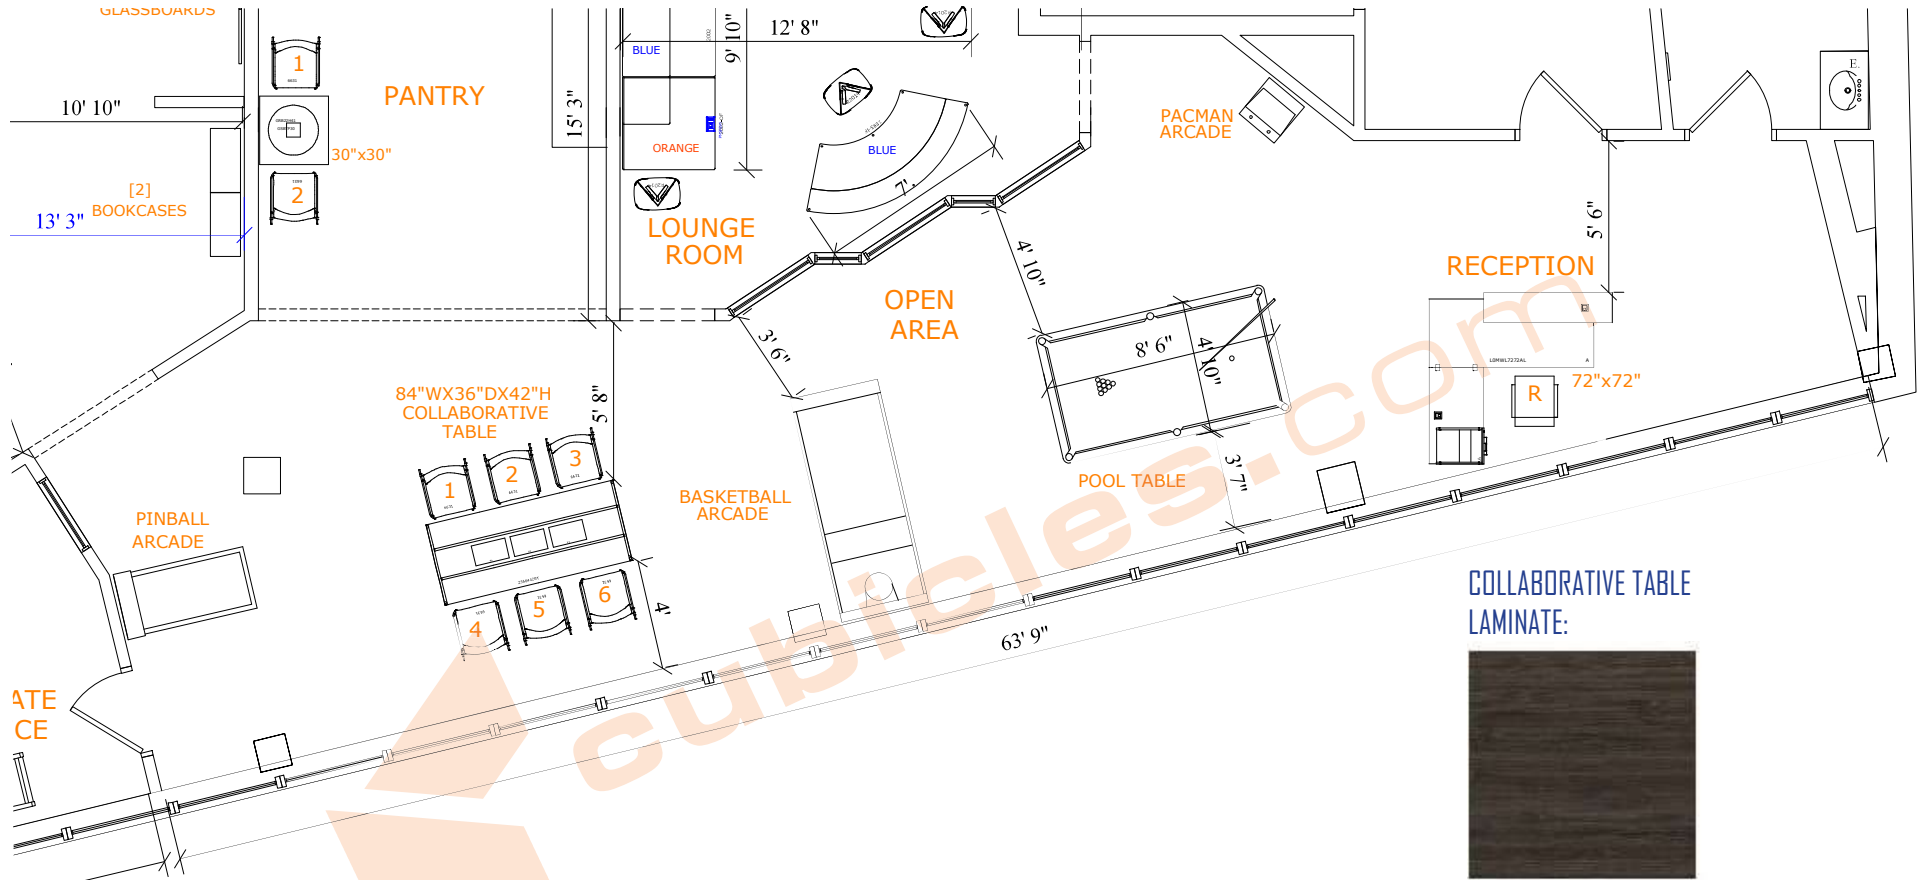

# PANTRY LAYOUT

# RECEPTION LAYOUT

**SCOPE**  
**TAYCO ALOHA**  
 [1] 72"W X 72"D L-SHAPED RECEPTION DESK W/ METAL BASE W/  
 [1] BOX-BOX-FILE PEDESTAL

ALOHA L-SHAPED RECEPTION DESK - LEAD TIME: 5-6 WEEKS + TRANSIT

SQUARE GROMMET  
 COLOR: SILVER

# OPEN AREA LAYOUT

\* IMAGES FOR REFERENCE ONLY - NOT SPECIFIC TO THIS PROJECT

COLLABORATIVE TABLE  
LAMINATE:

ASIAN NIGHT

ARCADE PINBALL

BASKETBALL ARCADE

ARCADE PACMAN

ELTON POOL TABLE