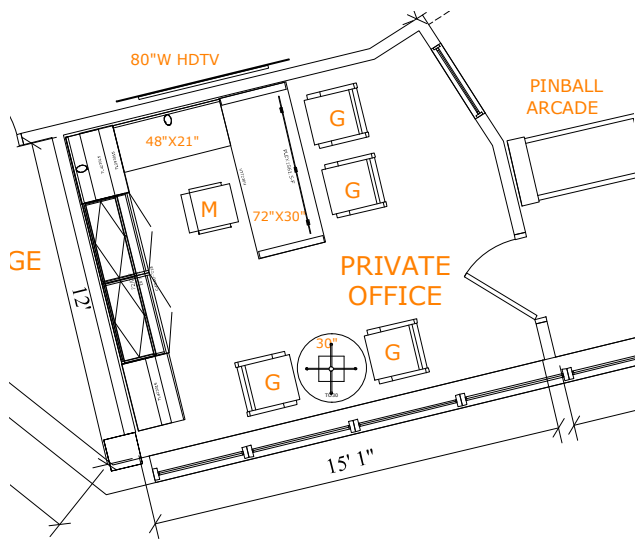

#### GLOBAL SWAP

- [1] 30" X 30" BAR HEIGHT TABLE W/ ROUND BASE

# PRIVATE OFFICE LAYOUT

\* IMAGES FOR REFERENCE ONLY - NOT SPECIFIC TO THIS PROJECT