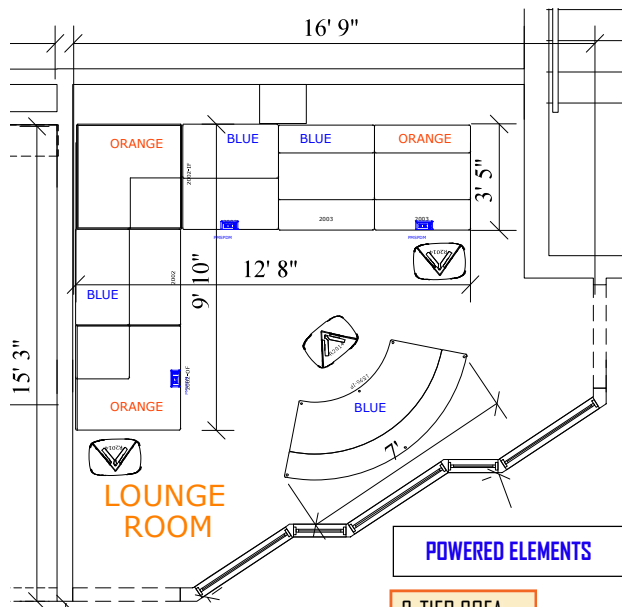

#### GLOBAL SWAP

- [1] 30" X 30" BAR HEIGHT TABLE W/ ROUND BASE

# LOUNGE ROOM LAYOUT

## 2D LAYOUT