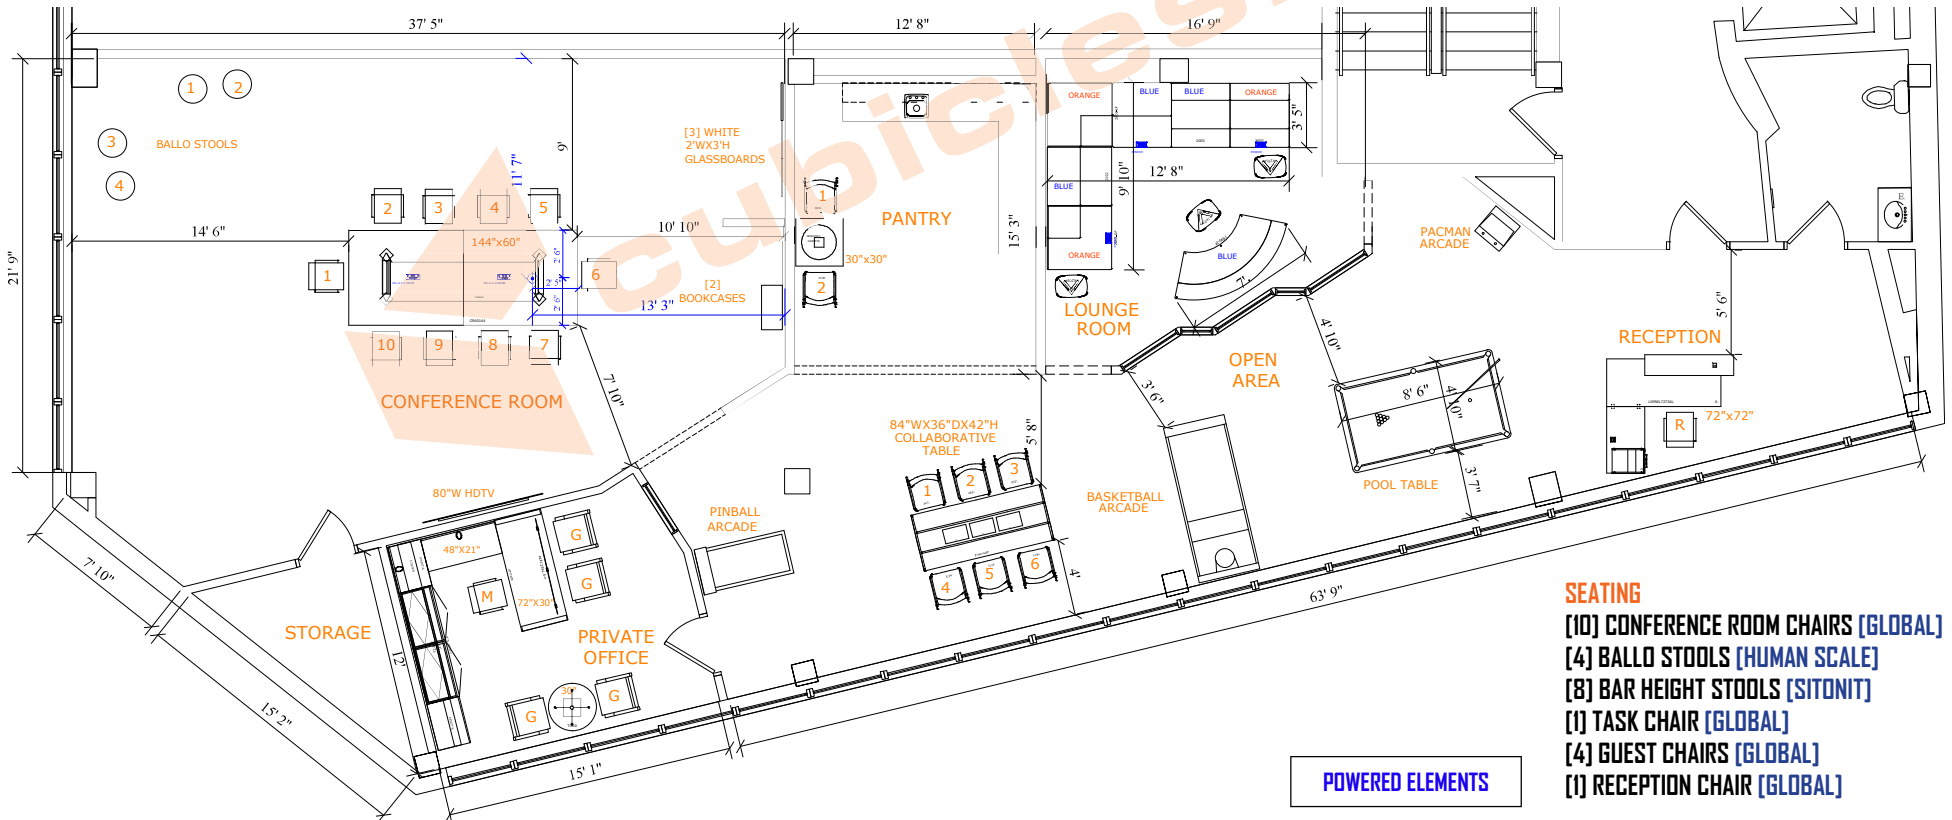

2D OVERALL LAYOUT

SCOPE:

CONFERENCE ROOM

ENWORK, ALL MODERN & CLARIDGE PRODUCTS

- [1] 144"W X 60"D POWERED TABLE W/
- [2] POWER BOXES INCLUDING:
  - [4] OUTLETS, [1] USB-A DATA TRANSFER &
  - [1] HDMI /EACH
- [3] 2'W X 3'H GLASSBOARDS
- [2] 28"W X 63"H X 13"D BOOKCASES

PANTRY

GLOBAL SWAP

- [1] 30" X 30" BAR HEIGHT TABLE W/ ROUND BASE

LOUNGE ROOM

HPFI & TAYCO PRODUCTS

- [3] KOKO LAPTOP TABLES
- [1] 85"W X 36"D X 30"H INSIDE ARC FLEX LOUNGE SOFA
- [6] 37"W X 40.5"D X 34.75"H POWERED 2 & 3 TIER SEATING

RECEPTION

TAYCO ALOHA

- [1] 72"W X 72"D L-SHAPED RECEPTION DESK W/ METAL BASE W/
- [1] BOX-BOX-FILE PEDESTAL

PRIVATE OFFICE

TAYCO METRO & HANNAH

- [1] 11' X 8'-3" U-SHAPED DESK INCLUDING:
  - [1] 72"W X 30"D DESK W/ OPEN METAL GABLE LEGS
  - [1] FROSTED MODESTY PANEL
  - [1] 48"W X 21"D BRIDGE
  - [1] 30"W X 21"D TOP + 30"W X 15"D BOOKCASE
  - [1] 72"W X 21" D DOUBLE STORAGE CREDENZA
  - [2] 30"W X 15"D X 38"H BOOKCASES
  - [1] 30"W 2-DRAWER LATERAL FILE
  - [1] 72"W X 15"D OVERHEAD STORAGE W/ LAM. DOORS
  - [1] 72"W TACKBOARD
  - [1] 30"DIA. MEETING TABLE W/ METAL SLIM X-BASE

OPEN AREA

GLOBAL & MISC. PRODUCTS

- [1] 84"W X 36"D X 42"H COLLABORATIVE TABLE
- [1] ELTON POOL TABLE
- [1] PACMAN ARCADE
- [1] PINBALL ARCADE
- [1] BASKETBALL ARCADE

SEATING

- [10] CONFERENCE ROOM CHAIRS [GLOBAL]
- [4] BALLO STOOLS [HUMAN SCALE]
- [8] BAR HEIGHT STOOLS [SITONIT]
- [1] TASK CHAIR [GLOBAL]
- [4] GUEST CHAIRS [GLOBAL]
- [1] RECEPTION CHAIR [GLOBAL]