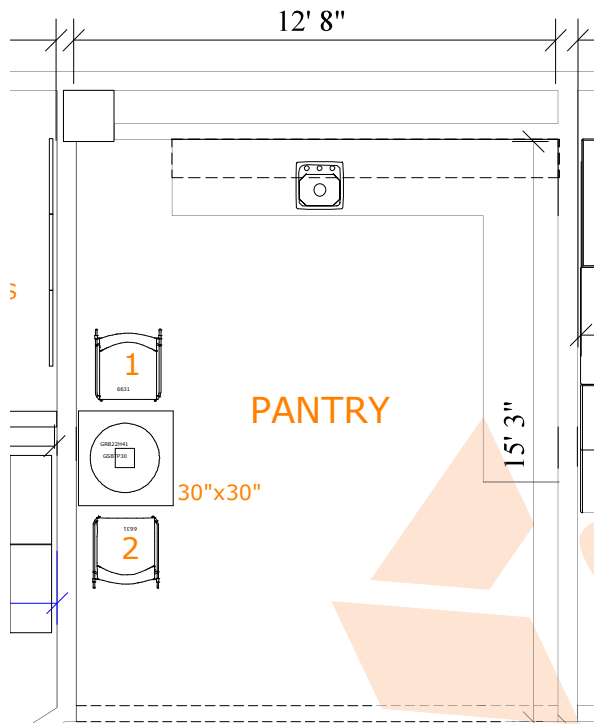

PANTRY LAYOUT

SCOPE

GLOBAL SWAP

(1) 30" X 30" BAR HEIGHT TABLE W/ ROUND BASE

LEAD TIME: 7 WEEKS + TRANSIT

LAMINATE: