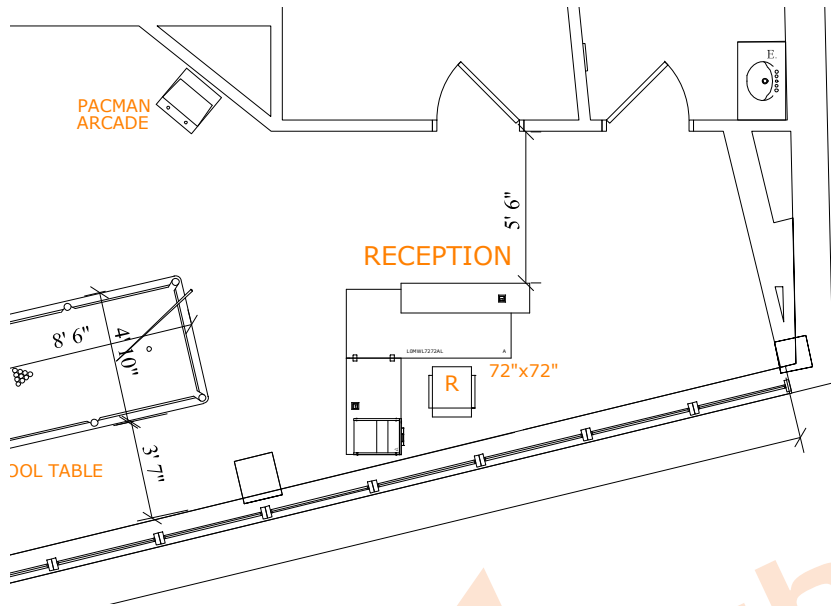

# PANTRY LAYOUT

### GLOBAL SWAP

(1) 30" X 30" BAR HEIGHT TABLE W/ ROUND BASE

LEAD TIME: 7 WEEKS + TRANSIT

LAMINATE:

ASIAN NIGHT

BASE:

CHROME

\* IMAGES FOR REFERENCE ONLY - NOT SPECIFIC TO THIS PROJECT

# RECEPTION LAYOUT

**SCOPE**  
**TAYCO ALOHA**  
 [1] 72"W X 72"D L-SHAPED RECEPTION DESK W/ METAL BASE W/  
 [1] BOX-BOX-FILE PEDESTAL

ALOHA L-SHAPED RECEPTION DESK - LEAD TIME: 5-6 WEEKS + TRANSIT

SQUARE GROMMET  
 COLOR: SILVER