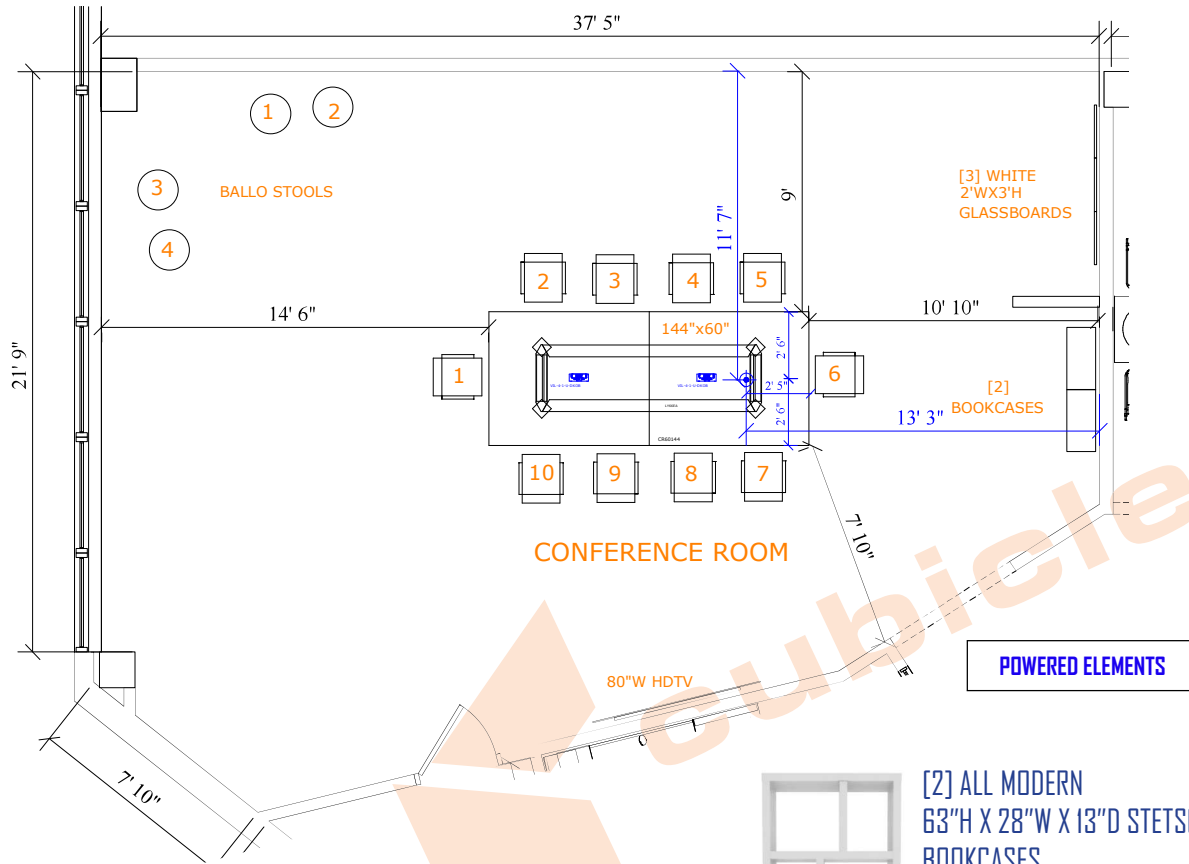

#### GLOBAL SWAP

- [1] 30" X 30" BAR HEIGHT TABLE W/ ROUND BASE

#### GLOBAL & MISC. PRODUCTS

- [1] 84"W X 36"D X 42"H COLLABORATIVE TABLE
- [1] ELTON POOL TABLE
- [1] PACMAN ARCADE
- [1] PINBALL ARCADE
- [1] BASKETBALL ARCADE

#### SEATING

- [10] CONFERENCE ROOM CHAIRS [GLOBAL]
- [4] BALLO STOOLS [HUMAN SCALE]
- [8] BAR HEIGHT STOOLS [SITONIT]
- [1] TASK CHAIR [GLOBAL]
- [4] GUEST CHAIRS [GLOBAL]
- [1] RECEPTION CHAIR [GLOBAL]

# CONFERENCE ROOM LAYOUT