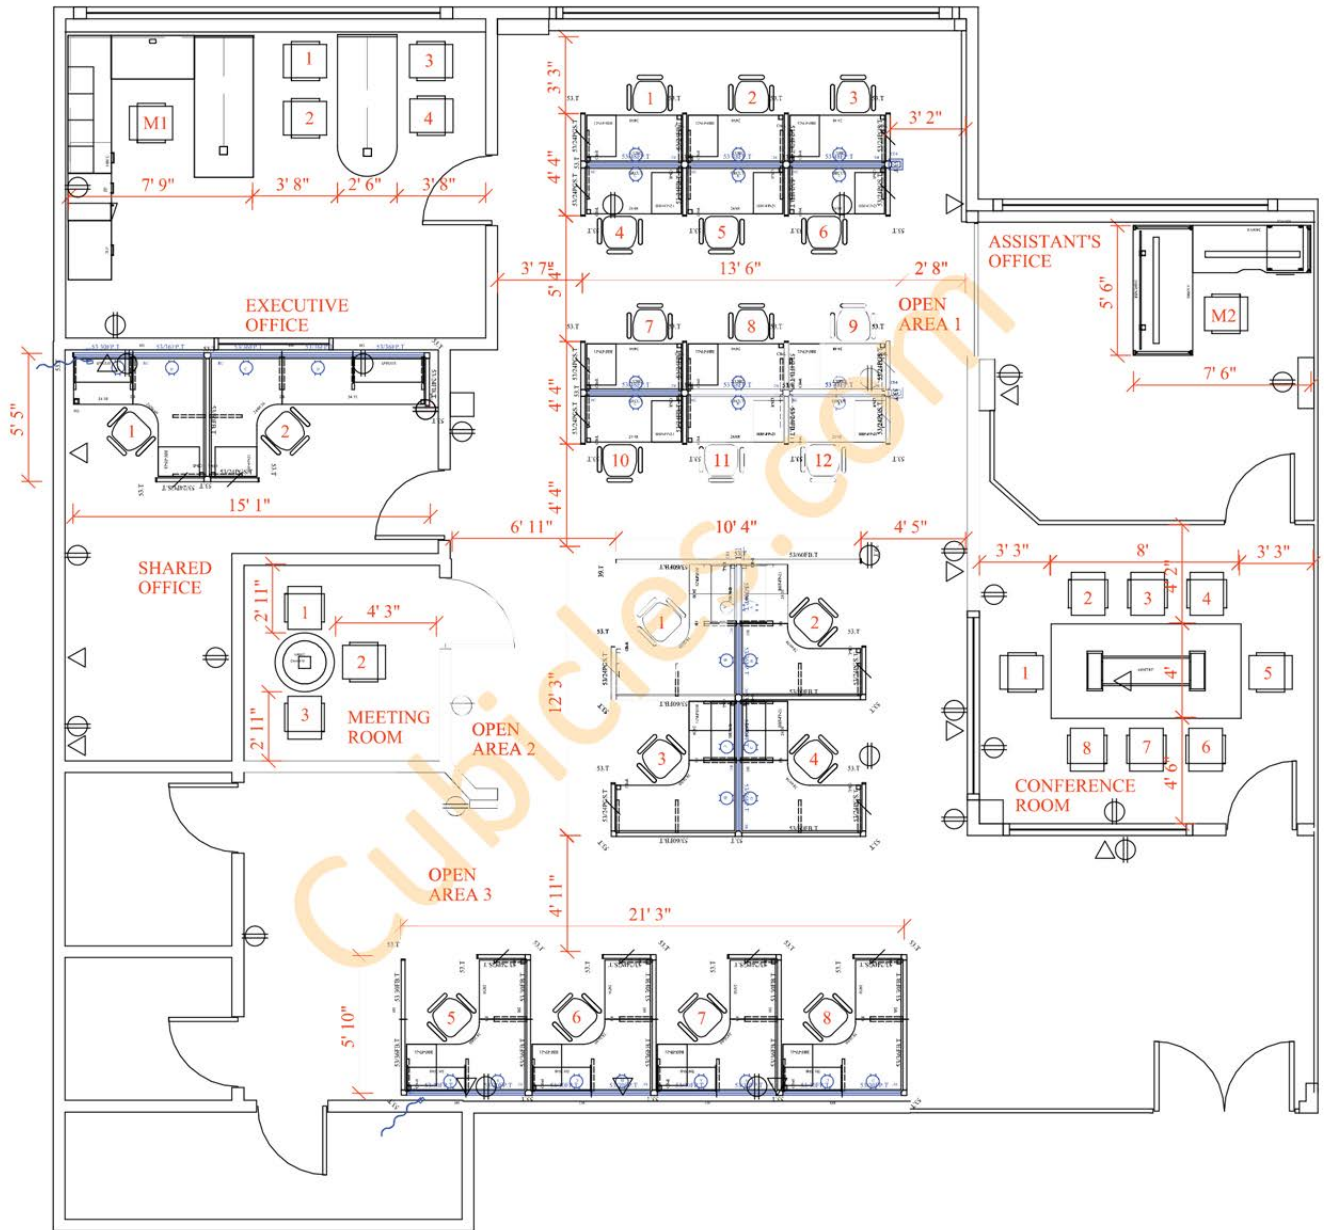

- OPEN AREA & SHARED OFFICE - O2 BUDGET CORPORATE OFFICE FURNITURE
- [12] 2'X4'X53"H POWERED STATIONS WITH BBF PEDESTAL AND GLASS STACKER
- [9] 5'X5'6"X53"H POWERED STATIONS WITH BBF PEDESTAL AND GLASS STACKER
- [1] 5'X9'6"X53"H POWERED STATIONS WITH BBF PEDESTAL AND GLASS STACKER
- PRIVATE OFFICE - LOGIFLEX LEVEL
- [1] 5'6"X 7'6" L-SHAPE DESK WITH BOX/FILE PEDESTAL
- CONFERENCE ROOM - LOGIFLEX
- [1] 4'X8' RECTANGULAR CONFERENCE TABLE WITH POWER BOX
- MEETING ROOM - GLOBAL
- [1] 36" DIA X 29" H ROUND TABLE

SEATING

- [22] WORKSTATIONS CHAIRS - OTG11320B
- [8] CONFERENCE CHAIRS - OTG11730B
- [3] MEETING ROOM CHAIRS - GLOBAL MODA
- [1] PRIVATE OFFICE CHAIR - MODWAY EDGE