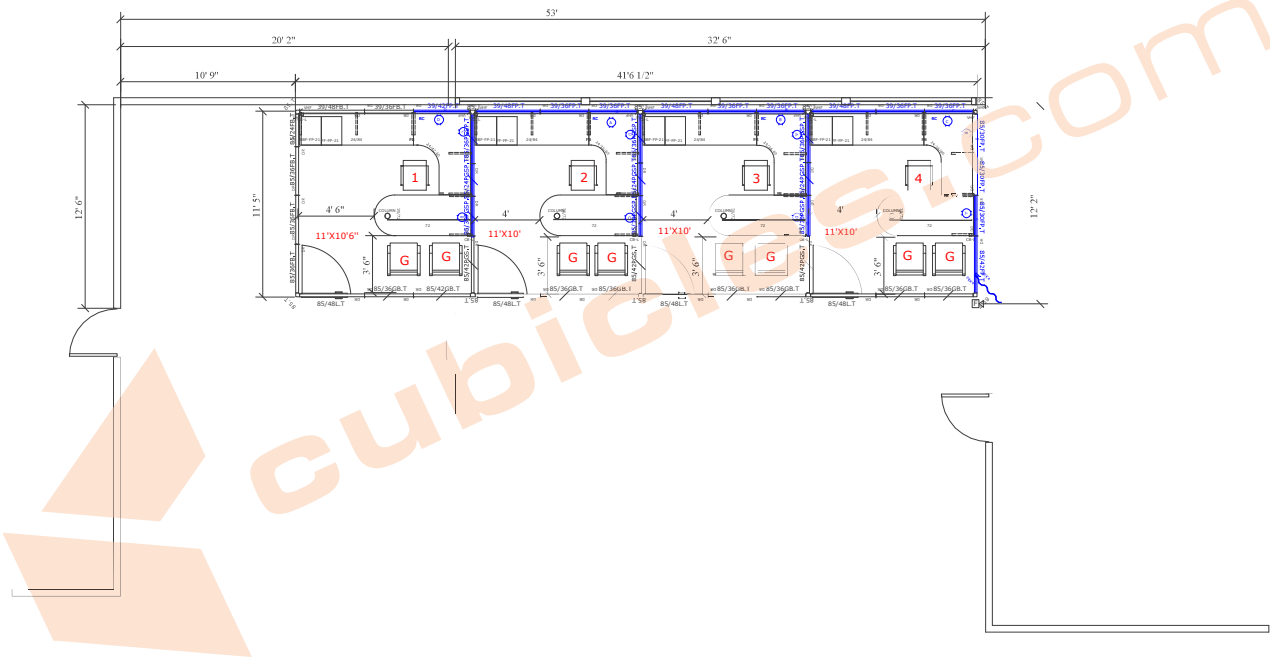

2D OVERALL

2D KEYPLAN

- [1] 11'X10'6"X39" / 85"H POWERED PARTIAL GLASS WORKSTATION WITH BBF/FF PEDESTAL
- [3] 11'X10'X39" / 85"H POWERED PARTIAL GLASS WORKSTATIONS WITH BBF/FF PEDESTAL