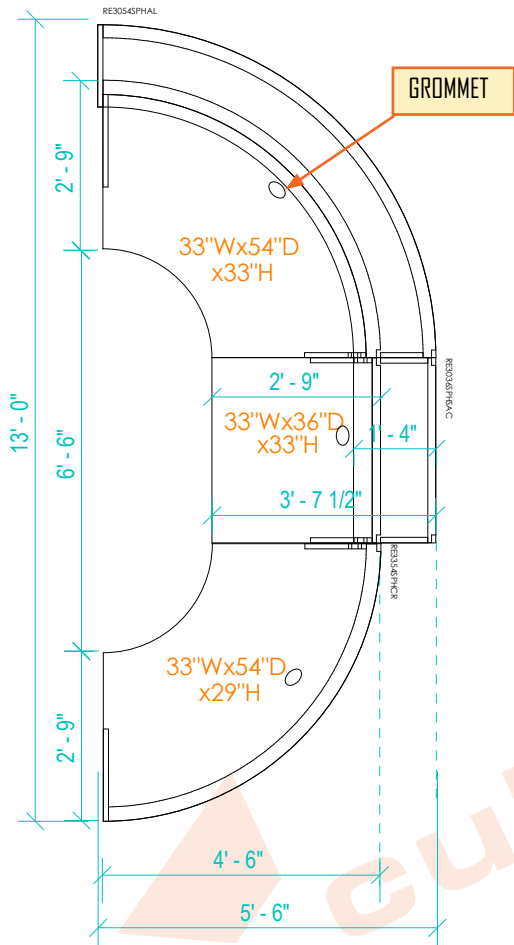

## [1] IMPRESS SPHERIC RECEPTION DESK

2D LAYOUT

3D LAYOUTS

The Spheric Series is a modern reception desk that provides beautiful, flowing workspaces best suited for large lobbies and reception areas. This curved reception desk is a great choice for those who value a blend of functionality and an elegant aesthetic style.