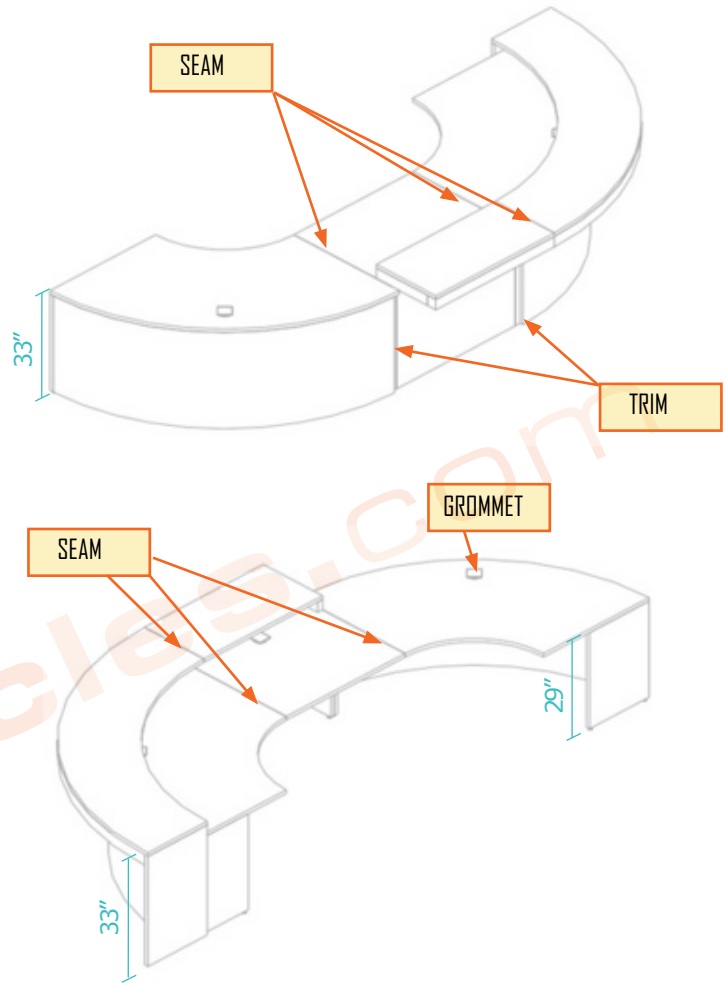

## [1] IMPRESS SPHERIC RECEPTION DESK

2D LAYOUT

3D LAYOUTS

The Spheric Series is a modern reception desk that provides beautiful, flowing workspaces best suited for large lobbies and reception areas. This curved reception desk is a great choice for those who value a blend of functionality and an elegant aesthetic style.