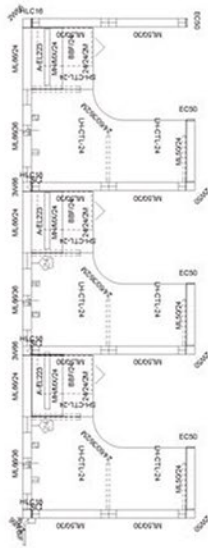

Matrix Cubicle Systems

1-888-442-8242

3 In-Line

6 Pack

Size: 5' x 5' x 50" & 66"

 cubicles.com