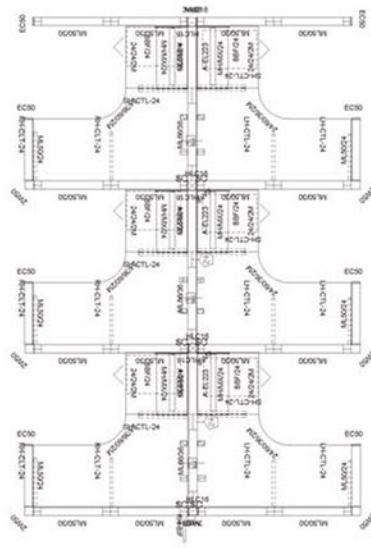

Matrix Cubicle Systems

1-888-442-8242

3 In-Line

6 Pack

Size: 5' x 5' x 50" & 66"

 cubicles.com