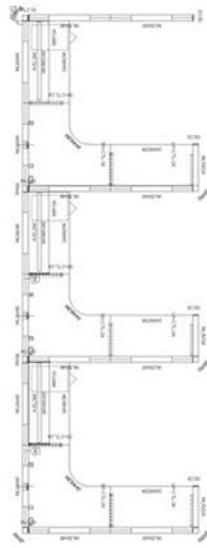

# Matrix Cubicle Systems

1-888-442-8242

3 In-Line

6 Pack

Size: 8' x 8' x 50" & 66"