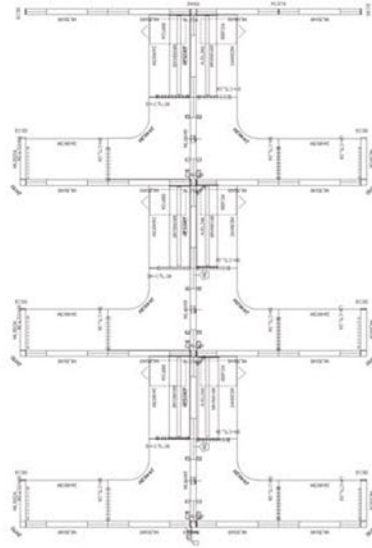

# Matrix Cubicle Systems

1-888-442-8242

3 In-Line

6 Pack

Size: 8' x 8' x 50" & 66"