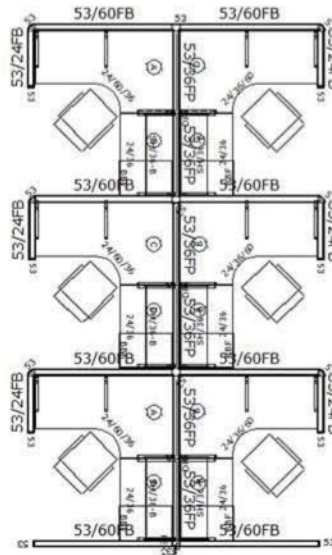

O₂TM Series Corporate Office Furniture

Available in Newly Remanufactured, Pre-Owned or Brand New!

3 In-Line

6 Pack

Size: 5' x 6' x 53"

1-888-442-8242

cubicles.com