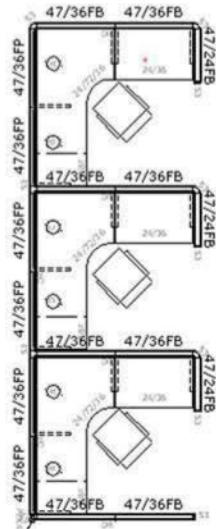

# O<sub>2</sub><sup>TM</sup> Series Corporate Office Furniture

Available in Newly Remanufactured, Pre-Owned or Brand New!

3 In-Line

6 Pack

Size: 6' x 6' x 47"

1-888-442-8242

cubicles.com