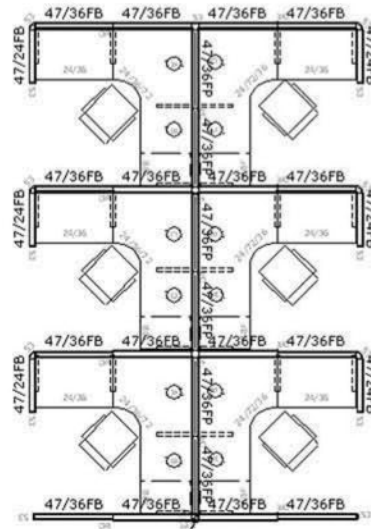

# O<sub>2</sub><sup>TM</sup> Series Corporate Office Furniture

Available in Newly Remanufactured, Pre-Owned or Brand New!

3 In-Line

6 Pack

Size: 6' x 6' x 47"

1-888-442-8242

cubicles.com