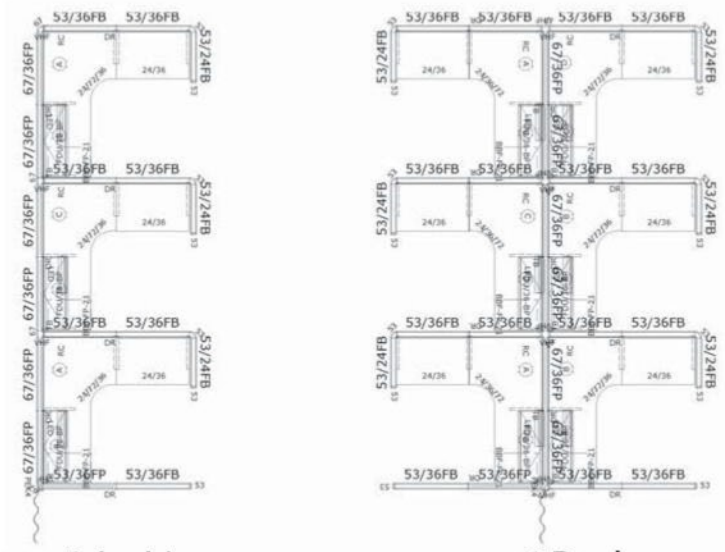

O₂TM Series Corporate Office Furniture

Available in Newly Remanufactured, Pre-Owned or Brand New!

3 In-Line

6 Pack

Size: 6' x 6' x 53/67"