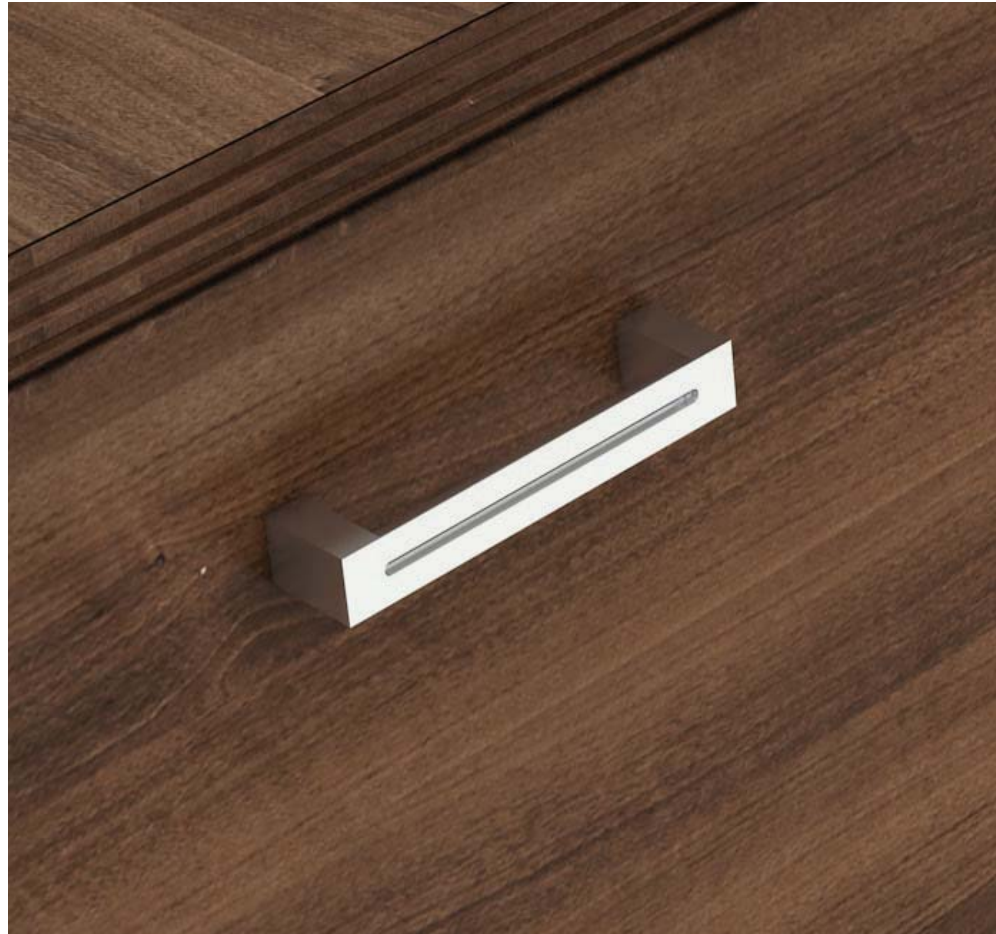

Presentation Board

Tackboard

LED Light

Frosted Glass Reception Top. Optional

Mobile Ped and Cushion

## Accessories & Details

Privacy Screens/Translucent Acrylic

Segmented Table Systems

Top Edge Conference 1 1/2" Thick, Panel Leg 1 1/4" Thick

Mocha Cherry | Black Aluminum

Sienna Mahogany | Black Aluminum

Black Cherry | Satin Nickel Aluminum