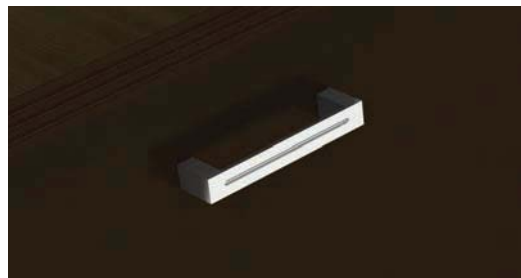

## Accessories & Details

Privacy Screens/Translucent Acrylic

Segmented Table Systems

Top Edge Conference 1 1/2" Thick, Panel Leg 1 1/4" Thick

Mocha Cherry | Black Aluminum

Sienna Mahogany | Black Aluminum

Black Cherry | Satin Nickel Aluminum