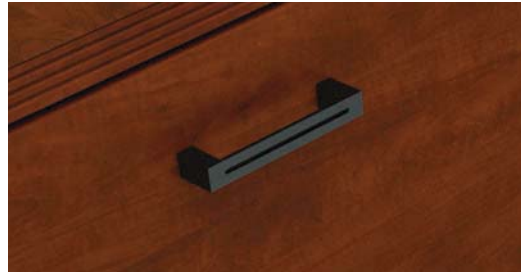

## Accessories & Details

Privacy Screens/Translucent Acrylic

Segmented Table Systems

Top Edge Conference 1 1/2" Thick, Panel Leg 1 1/4" Thick

Mocha Cherry | Black Aluminum

Sienna Mahogany | Black Aluminum

Black Cherry | Satin Nickel Aluminum