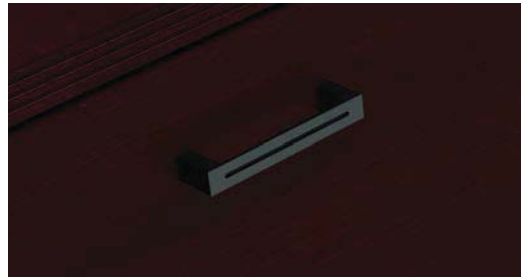

## Accessories & Details

Privacy Screens/Translucent Acrylic

Segmented Table Systems

Top Edge Conference 1 1/2" Thick, Panel Leg 1 1/4" Thick

Mocha Cherry | Black Aluminum

Sienna Mahogany | Black Aluminum

Black Cherry | Satin Nickel Aluminum